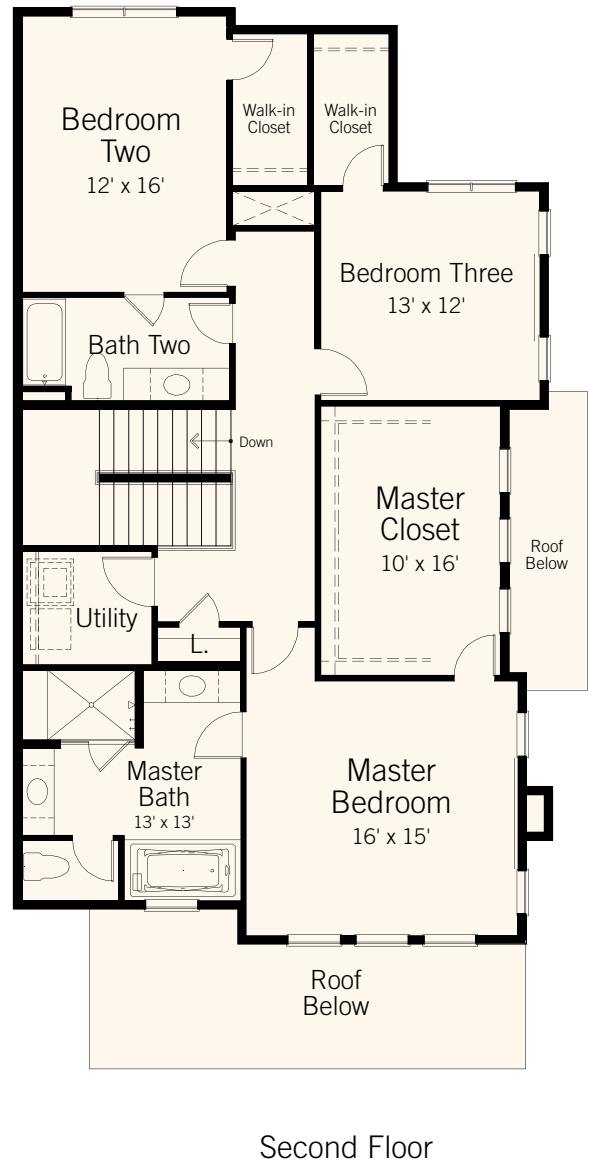

PLAN E

2,345 SQ FT

Billingsley Townhomes

BLOCK

ADDRESS

LOT

LOT SIZES MAY VARY FROM BLOCK TO BLOCK

PRICE

PRICE IS NOT GUARANTEED UNTIL CONTRACT.
QUOTED PRICE IS SUBJECT TO CHANGE.

NOT INCLUDED: INSIDE KEYPED DEADBOLT LOCKS, REFRIGERATORS, FURNISHINGS, DRAPERY, PLANTS, DECORATOR ITEMS AND ALL OTHER PERSONAL PROPERTY BEING USED IN MODEL HOMES. BUILDER RESERVES THE RIGHT TO MAKE CHANGES IN THE PLANS AND SPECIFICATIONS, AND TO SUBSTITUTE MATERIAL OF SIMILAR QUALITY. ROOM DIMENSIONS INDICATE APPROXIMATE INSIDE AREA MEASUREMENTS. JULY 2007 © BILLINGSLEY HOMES

972-820-2299

www.BillingsleyTownhomes.com