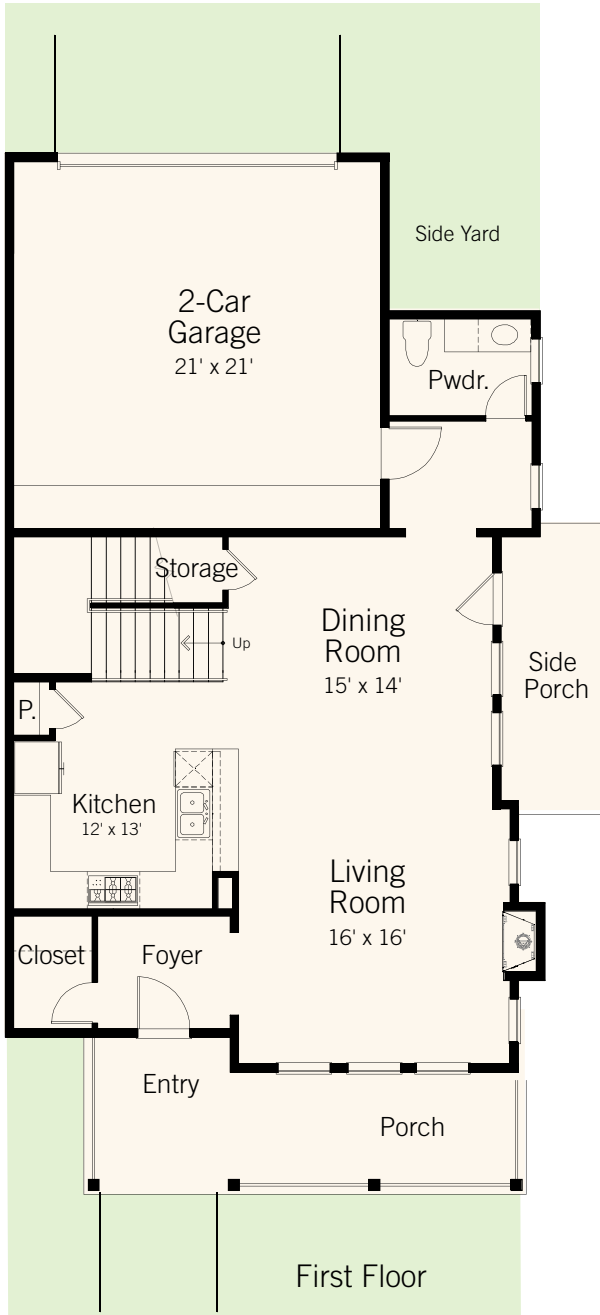

PLAN E

2,345 SQ FT

Billingsley Townhomes

BLOCK

ADDRESS

LOT

LOT SIZES MAY VARY FROM BLOCK TO BLOCK

PRICE

PRICE IS NOT GUARANTEED UNTIL CONTRACT.
QUOTED PRICE IS SUBJECT TO CHANGE.

NOT INCLUDED: INSIDE KEYPED DEADBOLT LOCKS, REFRIGERATORS, FURNISHINGS, DRAPERY, PLANTS, DECORATOR ITEMS AND ALL OTHER PERSONAL PROPERTY BEING USED IN MODEL HOMES. BUILDER RESERVES THE RIGHT TO MAKE CHANGES IN THE PLANS AND SPECIFICATIONS, AND TO SUBSTITUTE MATERIAL OF SIMILAR QUALITY. ROOM DIMENSIONS INDICATE APPROXIMATE INSIDE AREA MEASUREMENTS. JULY 2007 © BILLINGSLEY HOMES

972-820-2299

www.BillingsleyTownhomes.com