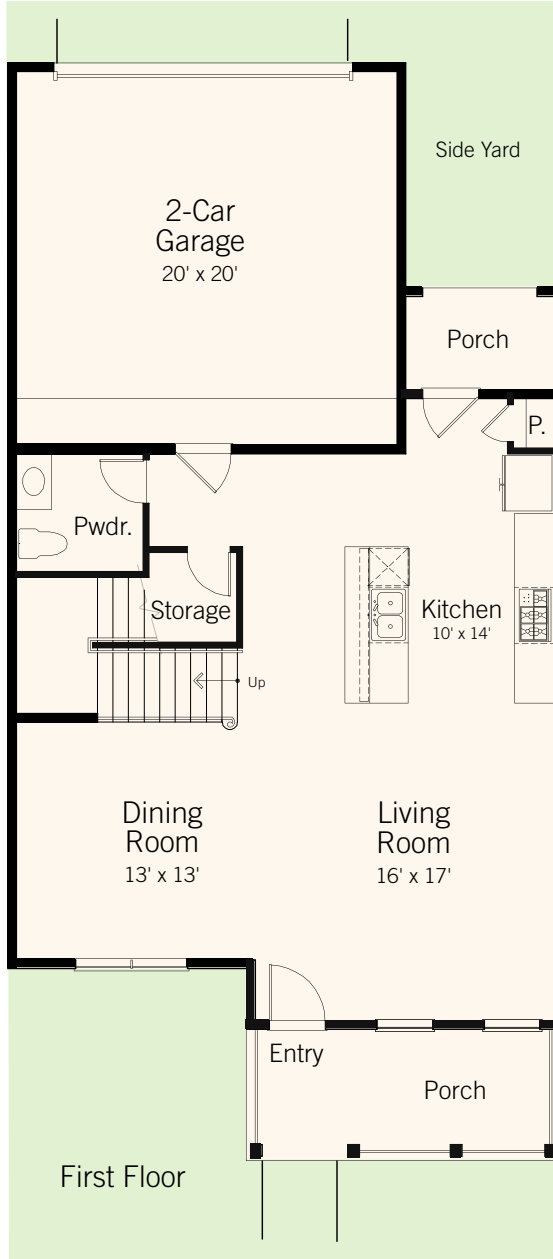

PLAN D

1,984 SQ FT

Billingsley Townhomes

BLOCK

LOT

LOT SIZES MAY VARY FROM BLOCK TO BLOCK

ADDRESS

PRICE

PRICE IS NOT GUARANTEED UNTIL CONTRACT.
QUOTED PRICE IS SUBJECT TO CHANGE.

NOT INCLUDED: INSIDE KEYPED DEADBOLT LOCKS, REFRIGERATORS, FURNISHINGS, DRAPERY, PLANTS, DECORATOR ITEMS AND ALL OTHER PERSONAL PROPERTY BEING USED IN MODEL HOMES. BUILDER RESERVES THE RIGHT TO MAKE CHANGES IN THE PLANS AND SPECIFICATIONS, AND TO SUBSTITUTE MATERIAL OF SIMILAR QUALITY. ROOM DIMENSIONS INDICATE APPROXIMATE INSIDE AREA MEASUREMENTS. JULY 2007 © BILLINGSLEY HOMES

972-820-2299

www.BillingsleyTownhomes.com