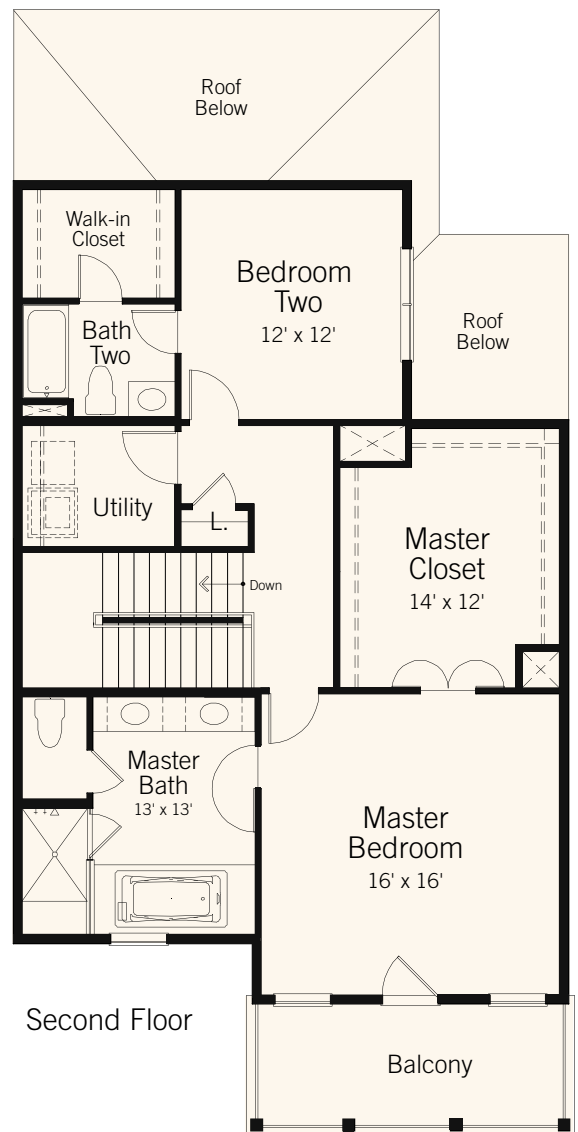

PLAN D

1,984 SQ FT

Billingsley Townhomes

BLOCK

LOT

LOT SIZES MAY VARY FROM BLOCK TO BLOCK

ADDRESS

PRICE

PRICE IS NOT GUARANTEED UNTIL CONTRACT.
QUOTED PRICE IS SUBJECT TO CHANGE.

NOT INCLUDED: INSIDE KEYPED DEADBOLT LOCKS, REFRIGERATORS, FURNISHINGS, DRAPERY, PLANTS, DECORATOR ITEMS AND ALL OTHER PERSONAL PROPERTY BEING USED IN MODEL HOMES. BUILDER RESERVES THE RIGHT TO MAKE CHANGES IN THE PLANS AND SPECIFICATIONS, AND TO SUBSTITUTE MATERIAL OF SIMILAR QUALITY. ROOM DIMENSIONS INDICATE APPROXIMATE INSIDE AREA MEASUREMENTS. JULY 2007 © BILLINGSLEY HOMES

972-820-2299

www.BillingsleyTownhomes.com