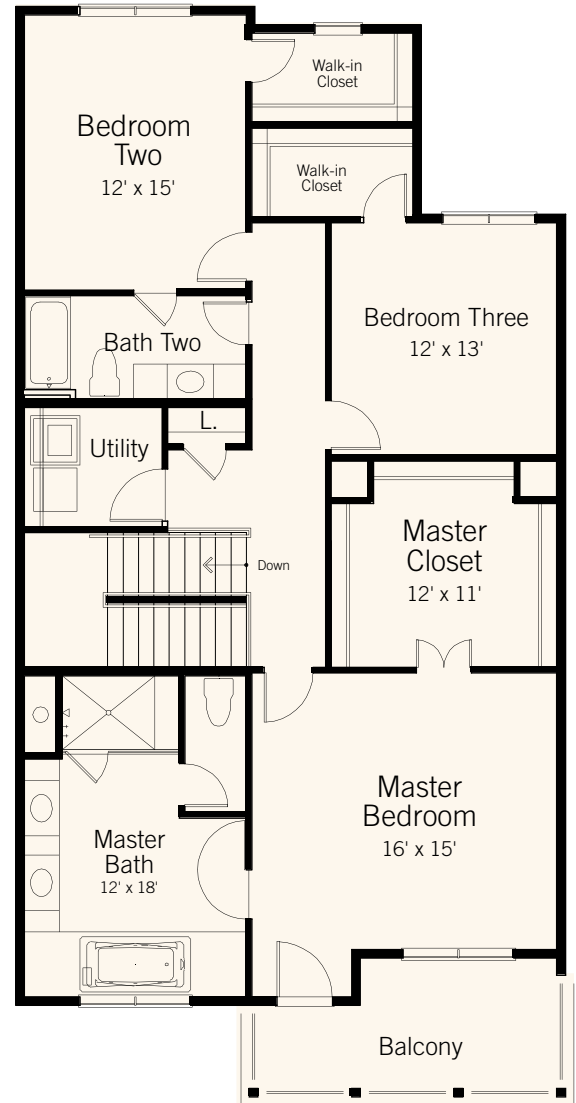

PLAN C

2,366 SQ FT

Billingsley Townhomes

BLOCK

ADDRESS

LOT

LOT SIZES MAY VARY FROM BLOCK TO BLOCK

PRICE

PRICE IS NOT GUARANTEED UNTIL CONTRACT.
QUOTED PRICE IS SUBJECT TO CHANGE.

Second Floor

NOT INCLUDED: INSIDE KEYPED DEADBOLT LOCKS, REFRIGERATORS, FURNISHINGS, DRAPERY, PLANTS, DECORATOR ITEMS AND ALL OTHER PERSONAL PROPERTY BEING USED IN MODEL HOMES. BUILDER RESERVES THE RIGHT TO MAKE CHANGES IN THE PLANS AND SPECIFICATIONS, AND TO SUBSTITUTE MATERIAL OF SIMILAR QUALITY. ROOM DIMENSIONS INDICATE APPROXIMATE INSIDE AREA MEASUREMENTS. JULY 2007 © BILLINGSLEY HOMES

972-820-2299

www.BillingsleyTownhomes.com