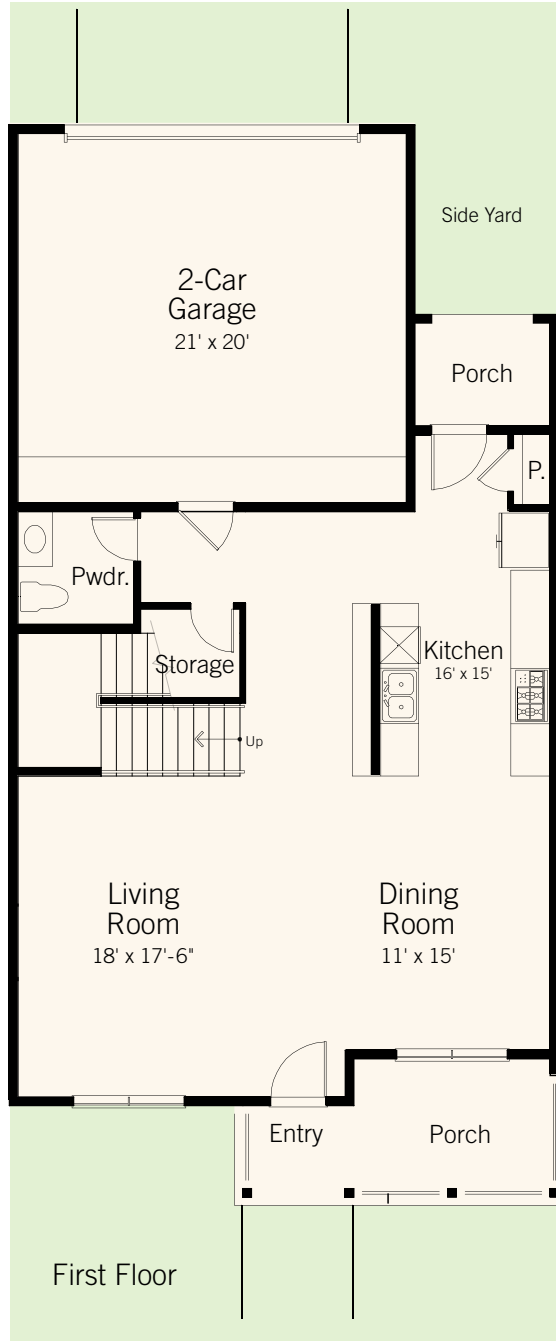

PLAN C

2,366 SQ FT

Billingsley Townhomes

BLOCK

ADDRESS

LOT

LOT SIZES MAY VARY FROM BLOCK TO BLOCK

PRICE

PRICE IS NOT GUARANTEED UNTIL CONTRACT.
QUOTED PRICE IS SUBJECT TO CHANGE.

Second Floor

NOT INCLUDED: INSIDE KEYPED DEADBOLT LOCKS, REFRIGERATORS, FURNISHINGS, DRAPERY, PLANTS, DECORATOR ITEMS AND ALL OTHER PERSONAL PROPERTY BEING USED IN MODEL HOMES. BUILDER RESERVES THE RIGHT TO MAKE CHANGES IN THE PLANS AND SPECIFICATIONS, AND TO SUBSTITUTE MATERIAL OF SIMILAR QUALITY. ROOM DIMENSIONS INDICATE APPROXIMATE INSIDE AREA MEASUREMENTS. JULY 2007 © BILLINGSLEY HOMES

972-820-2299

www.BillingsleyTownhomes.com