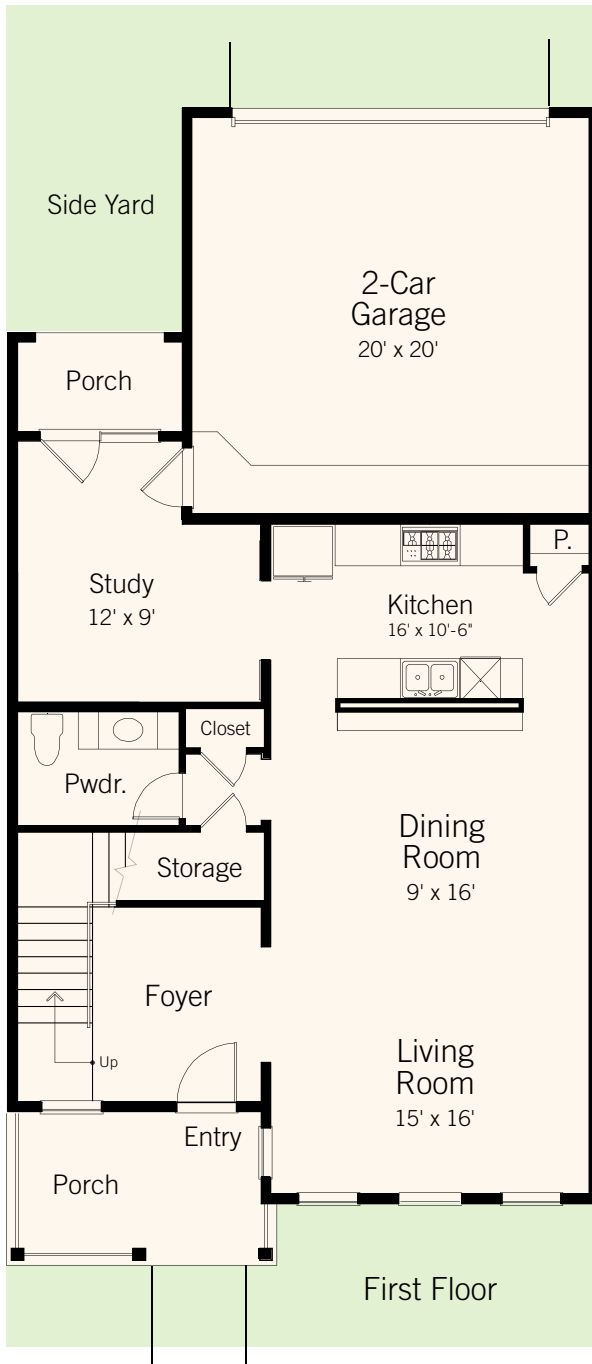

PLAN B

1,964 SQ FT

Billingsley Townhomes

BLOCK

ADDRESS

LOT

LOT SIZES MAY VARY FROM BLOCK TO BLOCK

PRICE

PRICE IS NOT GUARANTEED UNTIL CONTRACT.
QUOTED PRICE IS SUBJECT TO CHANGE.

NOT INCLUDED: INSIDE KEYPED DEADBOLT LOCKS, REFRIGERATORS, FURNISHINGS, DRAPERY, PLANTS, DECORATOR ITEMS AND ALL OTHER PERSONAL PROPERTY BEING USED IN MODEL HOMES. BUILDER RESERVES THE RIGHT TO MAKE CHANGES IN THE PLANS AND SPECIFICATIONS, AND TO SUBSTITUTE MATERIAL OF SIMILAR QUALITY. ROOM DIMENSIONS INDICATE APPROXIMATE INSIDE AREA MEASUREMENTS. JULY 2007 © BILLINGSLEY HOMES

972-820-2299

www.BillingsleyTownhomes.com