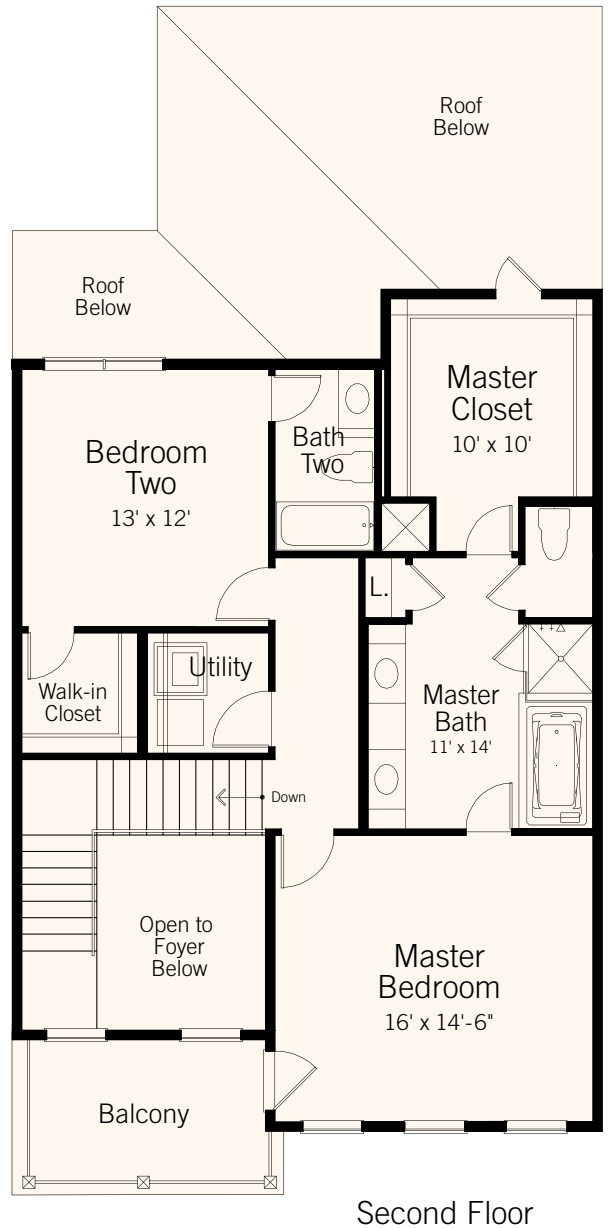

PLAN B

1,964 SQ FT

Billingsley Townhomes

BLOCK

ADDRESS

LOT

LOT SIZES MAY VARY FROM BLOCK TO BLOCK

PRICE

PRICE IS NOT GUARANTEED UNTIL CONTRACT.
QUOTED PRICE IS SUBJECT TO CHANGE.

NOT INCLUDED: INSIDE KEYPED DEADBOLT LOCKS, REFRIGERATORS, FURNISHINGS, DRAPERY, PLANTS, DECORATOR ITEMS AND ALL OTHER PERSONAL PROPERTY BEING USED IN MODEL HOMES. BUILDER RESERVES THE RIGHT TO MAKE CHANGES IN THE PLANS AND SPECIFICATIONS, AND TO SUBSTITUTE MATERIAL OF SIMILAR QUALITY. ROOM DIMENSIONS INDICATE APPROXIMATE INSIDE AREA MEASUREMENTS. JULY 2007 © BILLINGSLEY HOMES

972-820-2299

www.BillingsleyTownhomes.com