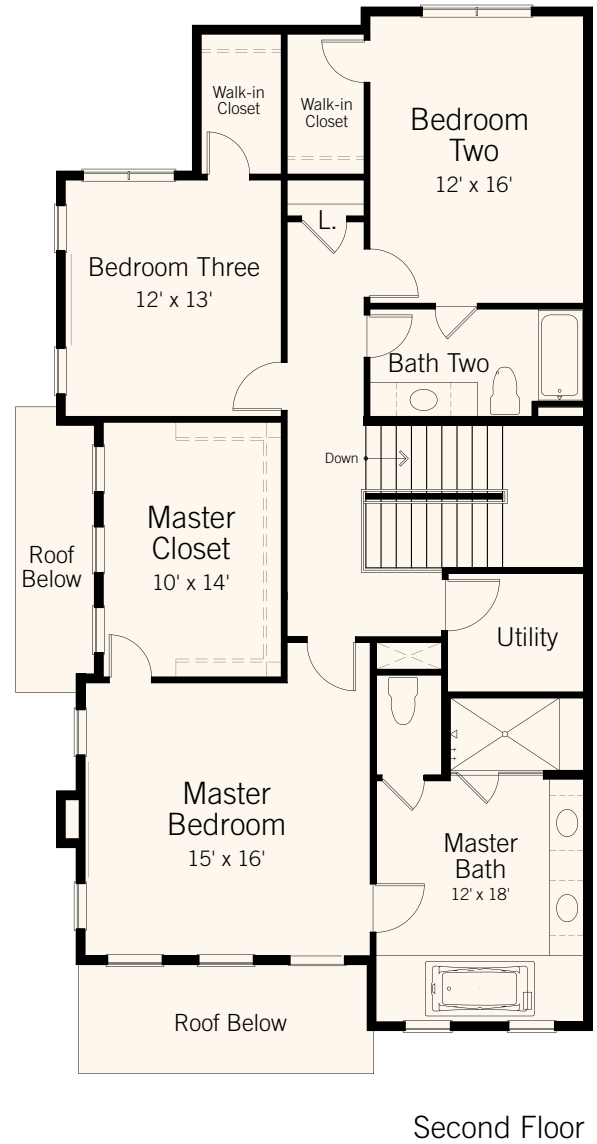

PLAN A

2,364
SQ FT

Billingsley Townhomes

BLOCK

LOT

LOT SIZES MAY VARY FROM BLOCK TO BLOCK

ADDRESS

PRICE

PRICE IS NOT GUARANTEED UNTIL CONTRACT.
QUOTED PRICE IS SUBJECT TO CHANGE.

NOT INCLUDED: INSIDE KEYPED DEADBOLT LOCKS, REFRIGERATORS, FURNISHINGS, DRAPERY, PLANTS, DECORATOR ITEMS AND ALL OTHER PERSONAL PROPERTY BEING USED IN MODEL HOMES. BUILDER RESERVES THE RIGHT TO MAKE CHANGES IN THE PLANS AND SPECIFICATIONS, AND TO SUBSTITUTE MATERIAL OF SIMILAR QUALITY. ROOM DIMENSIONS INDICATE APPROXIMATE INSIDE AREA MEASUREMENTS. JULY 2007 © BILLINGSLEY HOMES

972-820-2299

www.BillingsleyTownhomes.com