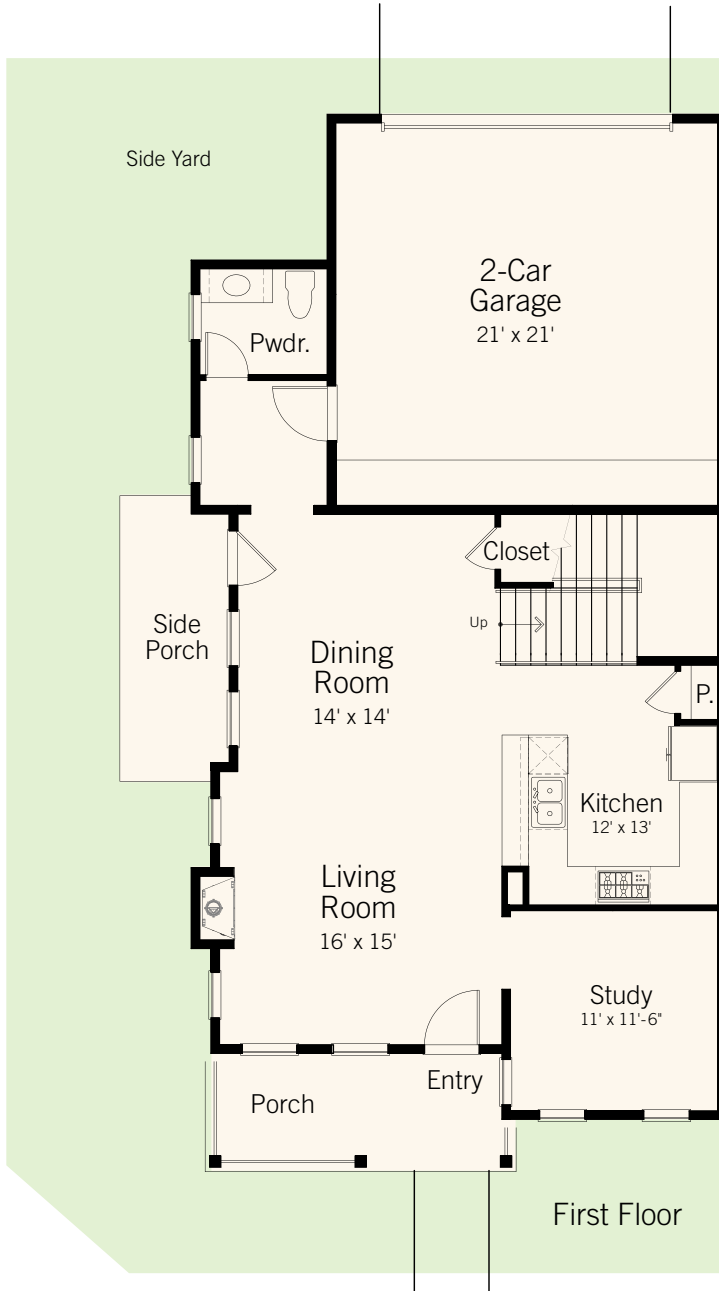

PLAN A

2,364
SQ FT

Billingsley Townhomes

BLOCK

LOT

LOT SIZES MAY VARY FROM BLOCK TO BLOCK

ADDRESS

PRICE

PRICE IS NOT GUARANTEED UNTIL CONTRACT.
QUOTED PRICE IS SUBJECT TO CHANGE.

NOT INCLUDED: INSIDE KEYPED DEADBOLT LOCKS, REFRIGERATORS, FURNISHINGS, DRAPERY, PLANTS, DECORATOR ITEMS AND ALL OTHER PERSONAL PROPERTY BEING USED IN MODEL HOMES. BUILDER RESERVES THE RIGHT TO MAKE CHANGES IN THE PLANS AND SPECIFICATIONS, AND TO SUBSTITUTE MATERIAL OF SIMILAR QUALITY. ROOM DIMENSIONS INDICATE APPROXIMATE INSIDE AREA MEASUREMENTS. JULY 2007 © BILLINGSLEY HOMES

972-820-2299

www.BillingsleyTownhomes.com